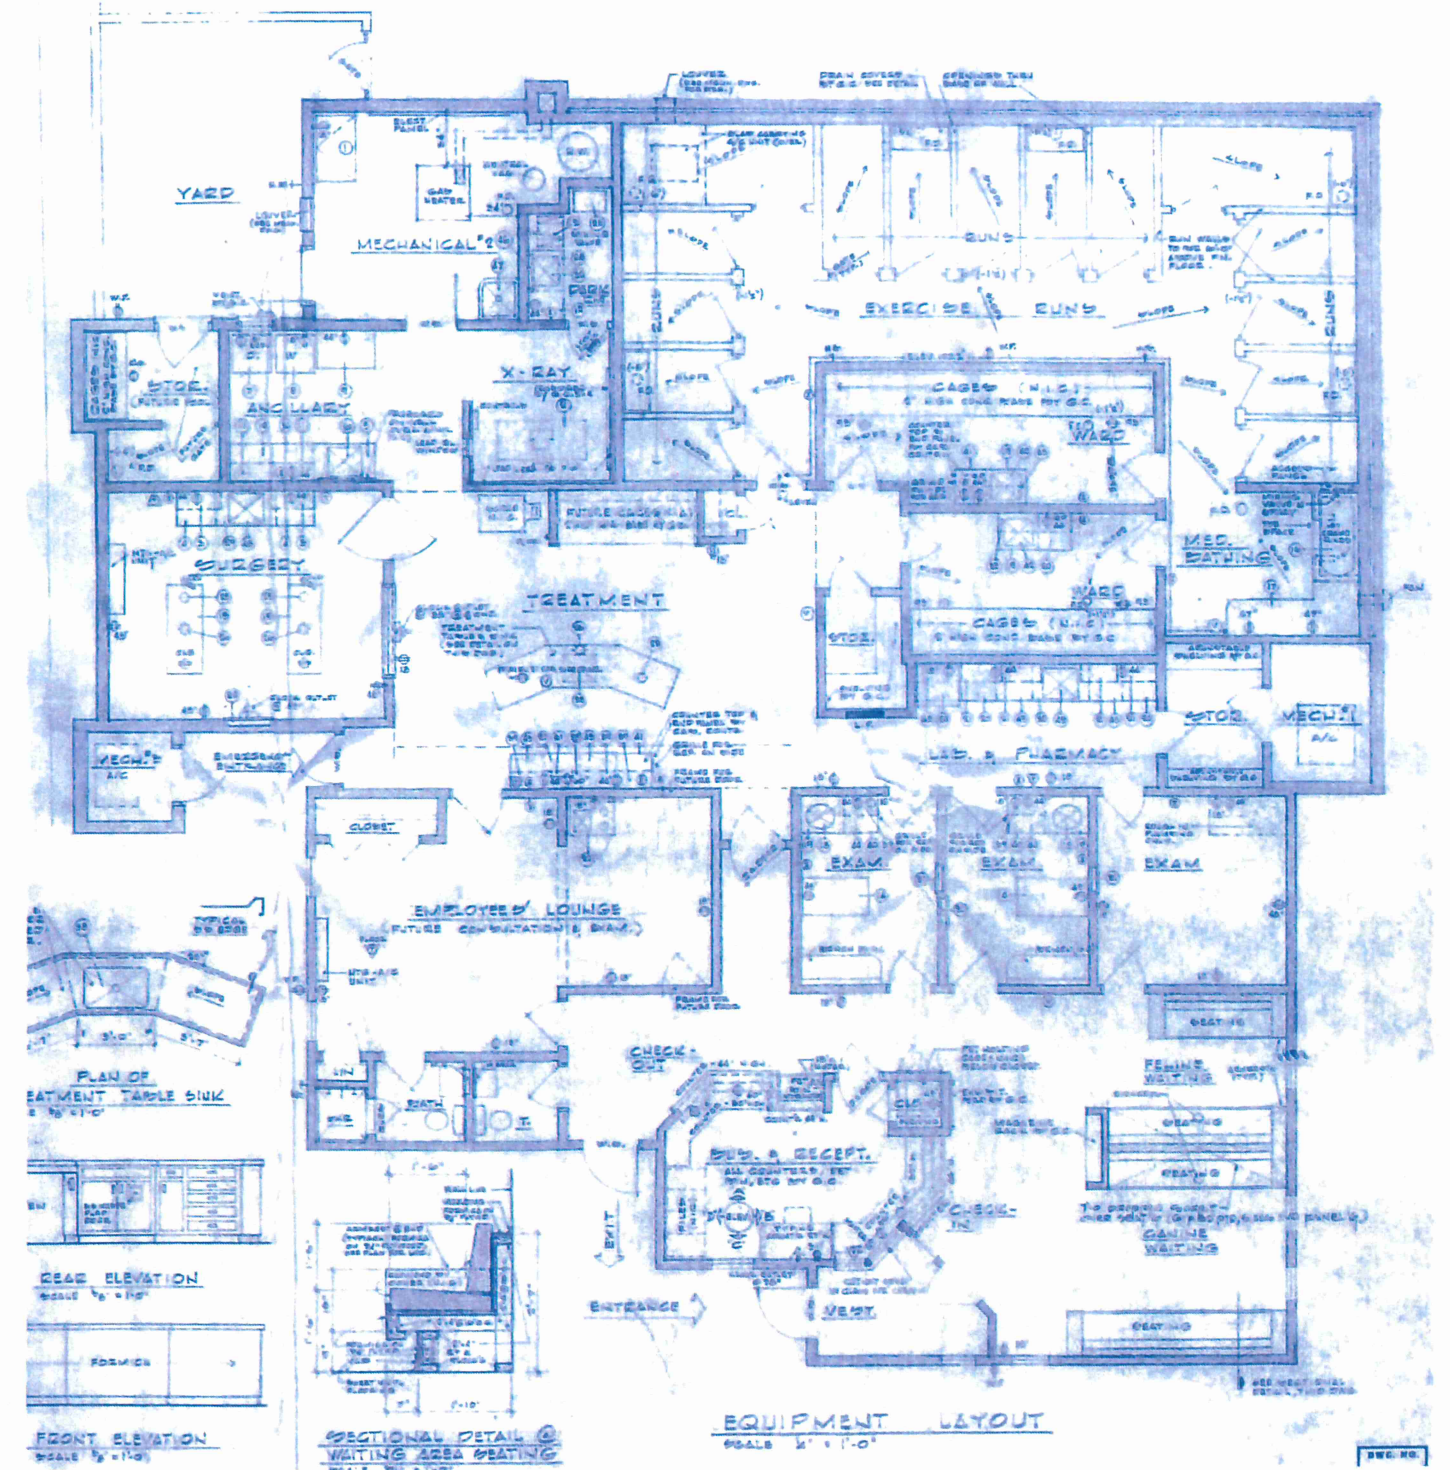

Photos

Floor Plan